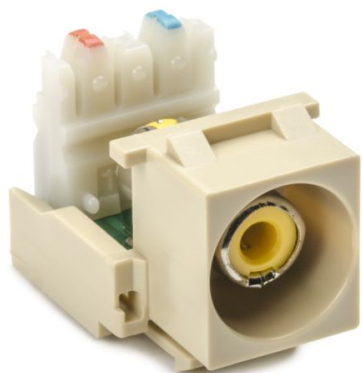

Specification Sheet

Part Number: RCAY110-I

RCA-110 Connector Module With Yellow Stripe, Ivory, 1/pkg

Article Number

854-44275

Type

RCA110

Color

Ivory (IV)

Features & Benefits

- The connector module is a keystone footprint that inserts into HellermannTyton's standard flush wall plates.

Quantity Per

bag

Product Description

HellermannTyton provides modules for various types of connectors. Available in three colors, these modules are adaptable to HellermannTyton faceplates, surface mount boxes and modular panels.

Short Description

RCA-110 Connector Module With Yellow Stripe, Ivory, 1/pkg

Global Part Name

RCA110

Technical Description

RCA-110 Connector Module With Yellow Stripe, Ivory

Package Quantity(Imperial)

1