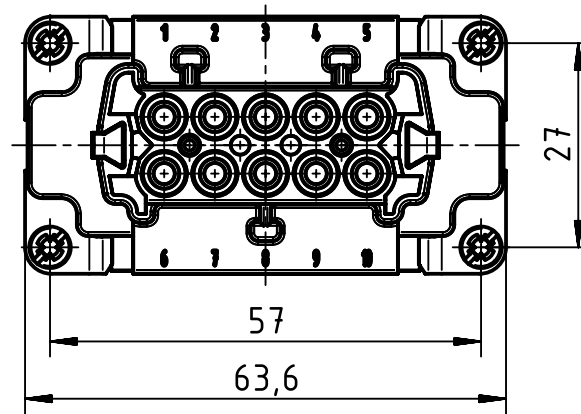

panel cut out

	All Dimensions in mm Original Size DIN A4		Scale 1:1	Free size tol.		Ref.
						Sub.
	All rights reserved Department EL PD - DE		Created by HOLLERT	Inspected by SPILKERN	Standardisation TIEMANNA	Date 2013-11-05
	HARTING Electric GmbH & Co. KG D-32339 Espelkamp		Title Han High Temp 10E-c female			State Final Release
			Type TB	Number 09 33 810 2702		Doc-Key / ECM-Nr. 100528480/UGD/001/A 500000067351
					Rev. A	Page 1/1