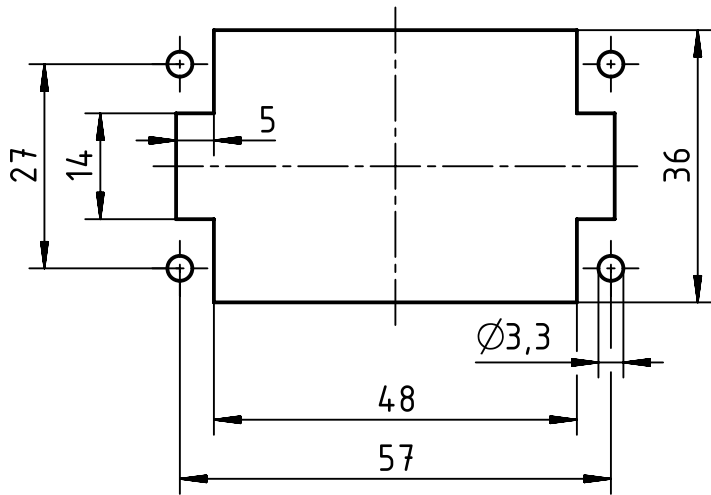

panel cut out

	All Dimensions in mm Original Size DIN A4		Scale 1:1	Free size tol.		Ref.
						Sub.
	All rights reserved Department EL PD - DE		Created by HOLLERT	Inspected by SPILKERN	Standardisation TIEMANNA	Date 2013-11-05
	HARTING Electric GmbH & Co. KG D-32339 Espelkamp		Title Han High Temp 10E-c female			State Final Release
			Type TB	Number 09 33 810 2702		Doc-Key / ECM-Nr. 100528480/UGD/001/A 500000067351
					Rev. A	Page 1/1