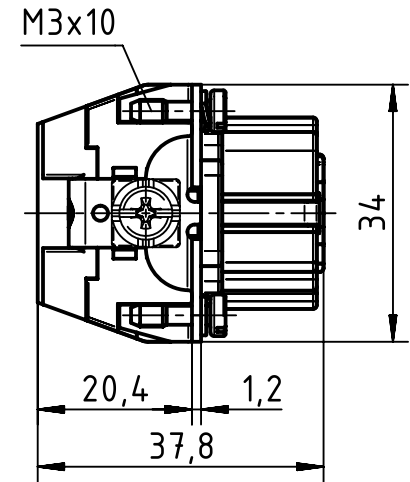

panel cut out

	All Dimensions in mm Original Size DIN A4		Scale 1:1	Free size tol.		Ref.
						Sub.
	All rights reserved Department EL PD - DE		Created by HOLLERT	Inspected by SPILKERN	Standardisation TIEMANNA	Date 2013-11-05
	HARTING Electric GmbH & Co. KG D-32339 Espelkamp		Title Han High Temp 10E-c female			State Final Release
			Type TB	Number 09 33 810 2702		Doc-Key / ECM-Nr. 100528480/UGD/001/A 500000067351
					Rev. A	Page 1/1