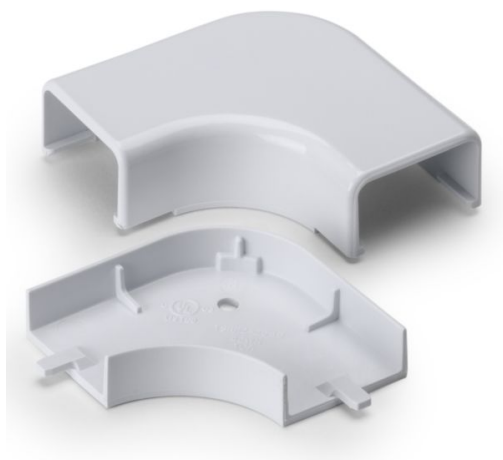

## Specification Sheet

Part Number: TSRP2W-25-1

Elbow Cover, 1-1/4", 1" Bend Radius, PVC, White, 1/bag

**Article Number**

250-62253

**Type**

TSRP2-25-1

**Color**

### Features & Benefits

- Tamper resistant covers with hidden latch provide security while allowing quick entry for cable maintenance.
- PVC construction is lightweight, durable and more affordable than metallic raceway systems.
- Flexible hinge designed to reduce stress cracking and discoloration from repeated opening and closing.
- Systems and fittings are available in white, office white and ivory to coordinate with a variety of décor.
- Fittings incorporate a minimum 1" bend radius to meet TIA/EIA 568-B and 569-A standards.
- TSRP power rated surface raceway systems have an enhanced "channel and lug" mating design that provides a tighter, more secure fit between raceway lengths and fittings, enabling the system to be UL Listed for power up to 600 volts and meet UL5A and CSA 22.2.

**Quantity Per**

EA

**Product Description**

HellermannTyton surface raceway systems are the ideal solution for routing communication and power cables. No need to break into existing walls - raceway systems are designed to route cable along wall surfaces. Made of a PVC material, components are durable and affordable; and the one piece construction and adhesive tape backing make positioning and mounting easy. HellermannTyton offers a low voltage TSR system and a power rated TSRP system that are available in three different diameters to accommodate different cable and wire bundle and conduit sizes. Both systems include a complete line of fittings and junction boxes that allow for clean and professional installations. TSRP surface raceway systems are designed to aesthetically organize and route either power or communications cables.

**Short Description**

Elbow Cover, 1-1/4", 1" Bend Radius, PVC, White, 1/bag

**Global Part Name**

TSRP2-25-1-PVC-WH

**Material**

Polyvinylchloride (PVC)

**Material Shortcut**

PVC